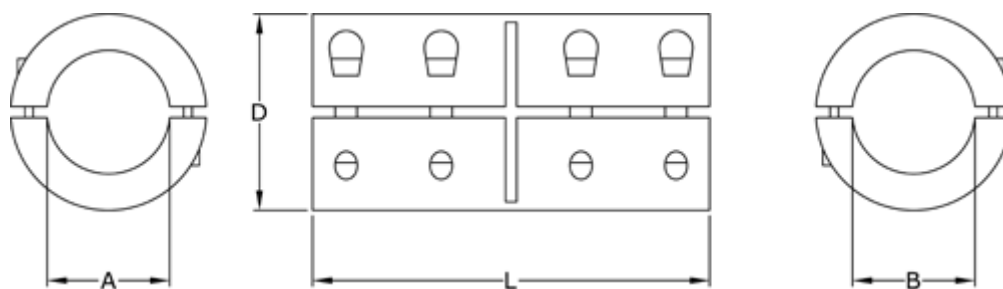

# Data Sheet

Article number: 3323046601015

Description: Rigid coupling size 15 bore 15/15 mm  
Two piece clamp, steel

## Measures

A = 15

B = 15

D = 34

L = 50

Screw = M5x16